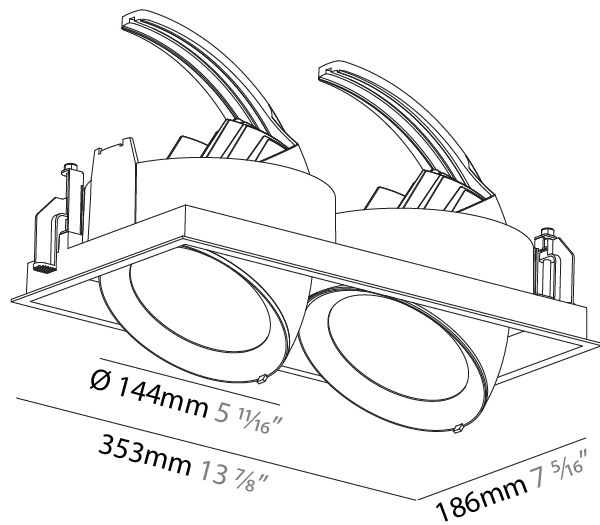

PHYSICAL

Shape: Rectangle
Diameter (mm): 144
Diameter (in): 5 11/16
Length (mm): 353
Length (in): 13 7/8
Width (mm): 186
Width (in): 7 5/16
Height (mm): 185
Height (in): 7 3/16
Ceiling Thickness (mm): 10 / 12.5 / 15
Ceiling Thickness (in): 3/8 or 1/2 or 9/16
Min. Recessing Depth (mm): 260
Min. Recessing Depth (in): 10 3/4
Light Distribution: Adjustable / Downlight
Weight (kg): 2.626
Weight (lbs): 5.79
Installation Requirement: Requires 2 Housings - See Components
Fixture Finish: SSR / BKV / CWI / CRY / HAB / UFT / ITA / RUA / FTG / MYG / LOD / PUS / FRO / FUP / KIA / POP / BLS / SPG / MEY / GOH / GUM / CHC / COM / ABZ / JAG / OBR / MOS / ROR
Fixture Material: Aluminum Die Cast
Cut-out Measurements: 342mm / 13 7/16" x 175mm / 6 7/8"

ELECTRICAL

Lamp Type: LED (Zhaga Standard)
Total Output Wattage (W): 52
Dimming: Tri-Mode (Non-Dimming and Phase Dimming (120Vac only) and 0-10V Dimming)
Driver Included: Yes
Driver Location: Recessed Housing
Driver Type: Constant Current - Universal
Housing: See components
Input Voltage (V): 120 - 277
Constant Current (MA): 700

LED

Number of LEDs: 2
Color Temperature (°K): 2700 / 3000 / 3500 / 4000
Max. Delivered Lumen (lm): 5590 / 5730 / 6027 / 6150
CRI: >90 CRI
Lamp Life (hrs): 50000

OPTICAL

Reflector: 12 / 24 / 40
Adjustability: Rotational 355°; Tilt 45°

RATINGS AND CERTIFICATIONS