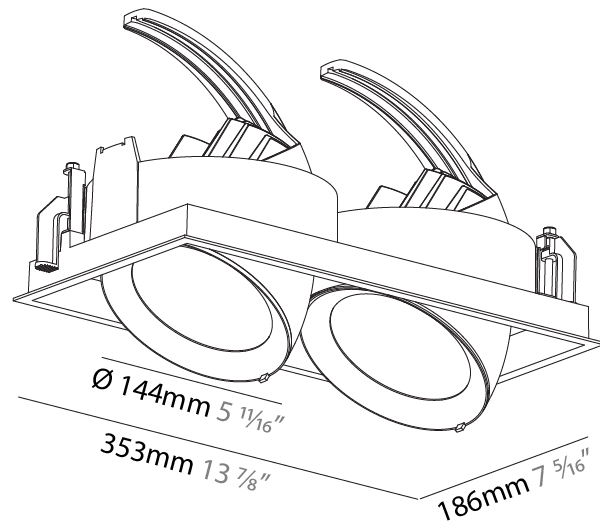

PHYSICAL

Shape: Rectangle
Diameter (mm): 144
Diameter (in): 5 11/16
Length (mm): 353
Length (in): 13 7/8
Width (mm): 186
Width (in): 7 5/16
Height (mm): 185
Height (in): 7 3/16
Ceiling Thickness (mm): 10 / 12.5 / 15
Ceiling Thickness (in): 3/8 or 1/2 or 9/16
Min. Recessing Depth (mm): 260
Min. Recessing Depth (in): 10 3/4
Light Distribution: Adjustable / Downlight
Weight (kg): 2.609
Weight (lbs): 5.75
Installation Requirement: Requires 2 Housings - See Components
Fixture Finish: SSR / BKV / CWI / CRY / HAB / UFT / ITA / RUA / FTG / MYG / LOD / PUS / FRO / FUP / KIA / POP / BLS / SPG / MEY / GOH / GUM / CHC / COM / ABZ / JAG / OBR / MOS / ROR
Fixture Material: Aluminum Die Cast
Cut-out Measurements: 342mm / 13 7/16" x 175mm / 6 7/8"

ELECTRICAL

Lamp Type: LED (Zhaga Standard)
Total Output Wattage (W): 42
Dimming: Tri-Mode (Non-Dimming and Phase Dimming (120Vac only) and 0-10V Dimming)
Driver Included: Yes
Driver Location: Recessed Housing
Driver Type: Constant Current - Universal
Housing: See components
Input Voltage (V): 120 - 277
Constant Current (MA): 700

LED

Number of LEDs: 2
Color Temperature (°K): 2700 / 3000 / 3500 / 4000
Max. Delivered Lumen (lm): 2870 / 2980 / 3136 / 3200
CRI: >90 CRI
Lamp Life (hrs): 50000

OPTICAL

Reflector°: 8
Adjustability: Rotational 355°; Tilt 45°

RATINGS AND CERTIFICATIONS